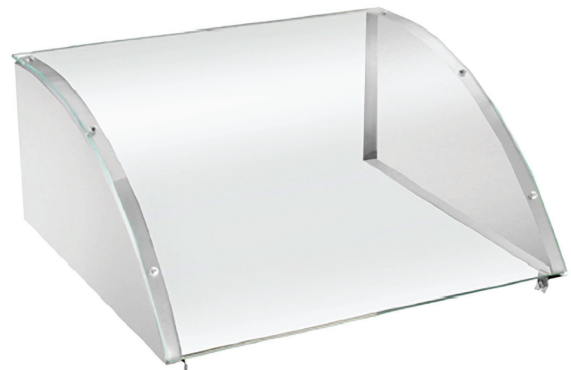

SPECS

4079 GNP Hotdog 9 Roll Machine
4087 GNP Hotdog 9 Roll Cover Only

Mad DAWG Professional Hot Dog Machine

Dimensions:

Machine: 16"L x 23" W x 16"H
Tray size: 17"L x 17" W

FEATURES & SPECS

- 1800 Watts
- 24 Hot dogs per batch
- Stainless steel design
- 9 Premium grade non-stick stainless steel rollers
- Heavy duty motor and safety temperature control
- Dual temperature controls
- Removable stainless steel drip tray
- Full roller rotation
- Heat up and keep warm control modes
- Front ON/OFF switch
- Skid proof rubber feet
- Built-in fuse
- Optional cover/sneeze guard available (see below)